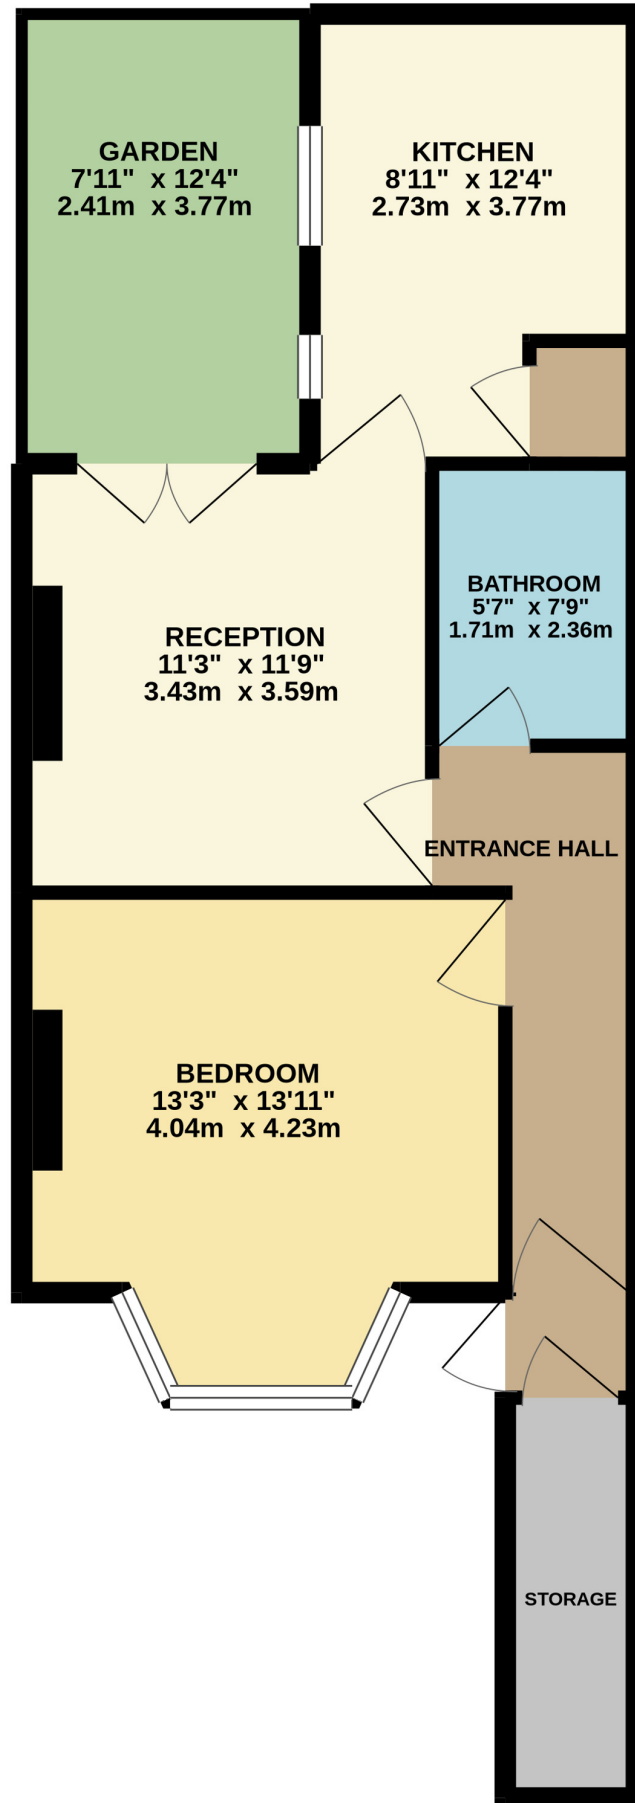

GROUND FLOOR  
555 sq.ft. (51.6 sq.m.) approx.

TOTAL FLOOR AREA : 555 sq.ft. (51.6 sq.m.) approx.

Whilst every attempt has been made to ensure the accuracy of the floorplan contained here, measurements of doors, windows, rooms and any other items are approximate and no responsibility is taken for any error, omission or mis-statement. This plan is for illustrative purposes only and should be used as such by any prospective purchaser. The services, systems and appliances shown have not been tested and no guarantee as to their operability or efficiency can be given.

Made with Metropix ©2020