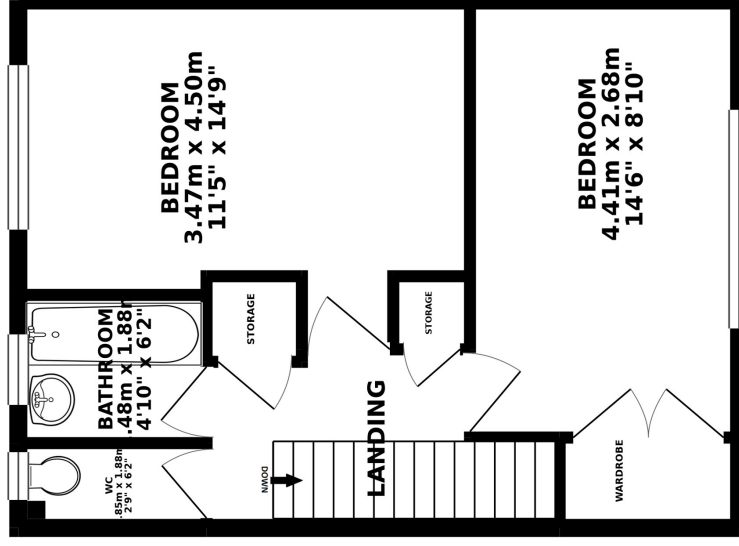

1ST FLOOR 37.77 sq. m.
(406.51 sq. ft.)

TOTAL FLOOR AREA : 75.54 sq. m. (813.06 sq. ft.) approx.