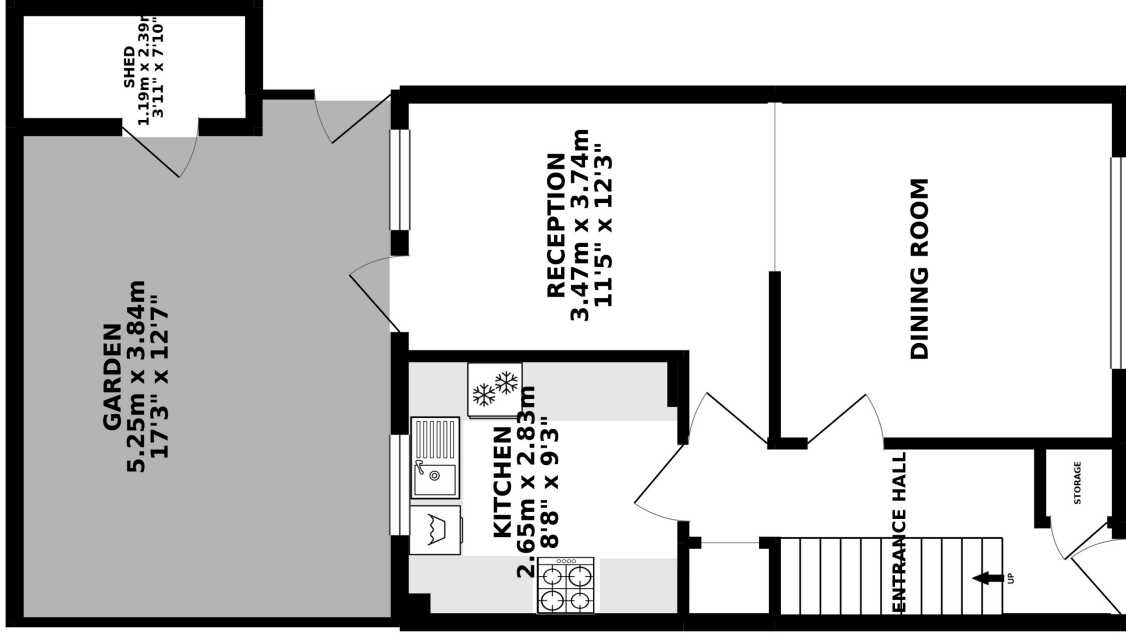

GROUND FLOOR 37.77 sq. m.
(406.55 sq. ft.)