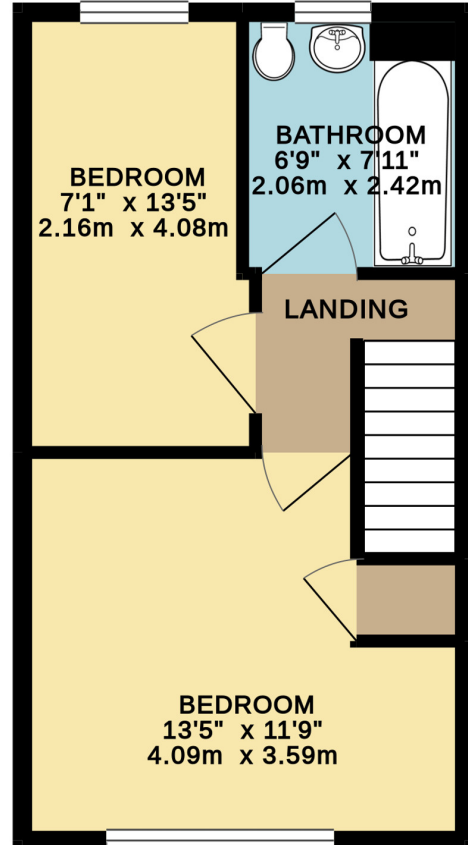

GROUND FLOOR 338 sq. ft.
(31.4 sq. m.)

1ST FLOOR 338 sq. ft.
(31.4 sq. m.)

TOTAL FLOOR AREA : 676 sq. ft. (62.8 sq. m.) approx.

Whilst every attempt has been made to ensure the accuracy of the floorplan contained here, measurements of doors, windows, rooms and any other items are approximate and no responsibility is taken for any error, omission or mis-statement. This plan is for illustrative purposes only and should be used as such by any prospective purchaser. The services, systems and appliances shown have not been tested and no guarantee as to their operability or efficiency can be given.