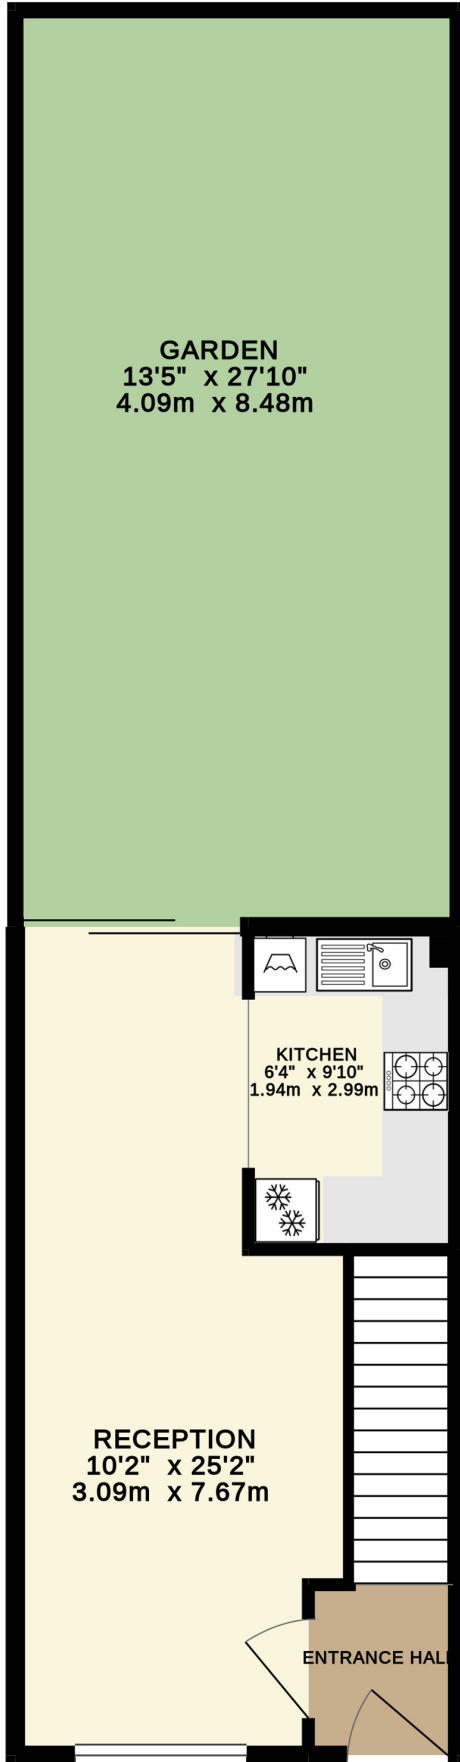

GROUND FLOOR 338 sq. ft.
(31.4 sq. m.)

1ST FLOOR 338 sq. ft.
(31.4 sq. m.)

TOTAL FLOOR AREA : 676 sq. ft. (62.8 sq. m.) approx.

Whilst every attempt has been made to ensure the accuracy of the floorplan contained here, measurements of doors, windows, rooms and any other items are approximate and no responsibility is taken for any error, omission or mis-statement. This plan is for illustrative purposes only and should be used as such by any prospective purchaser. The services, systems and appliances shown have not been tested and no guarantee as to their operability or efficiency can be given.