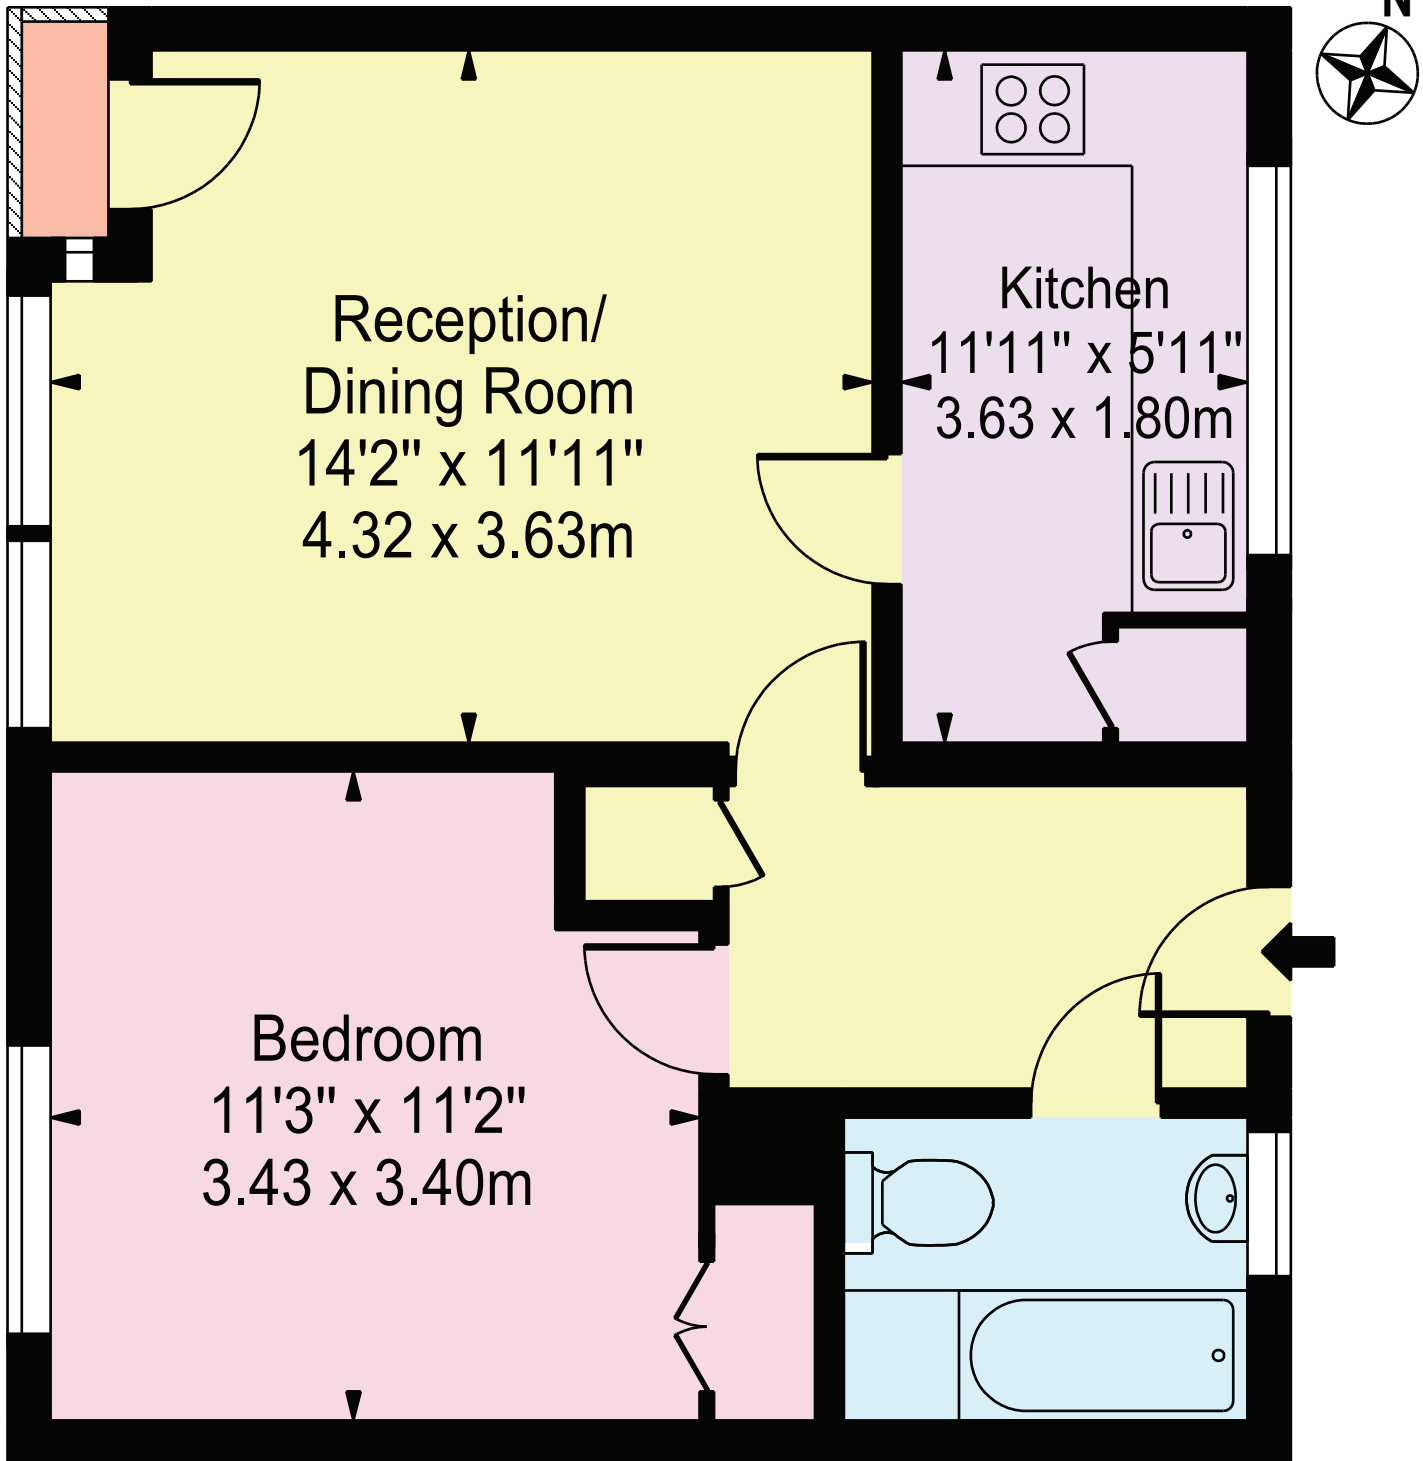

# Quaker Court

Approx. Gross Internal Area 486 Sq Ft - 45.15 Sq M

## First Floor

For Illustration Purposes Only - Not To Scale

This floor plan should be used as a general outline for guidance only and does not constitute in whole or in part an offer or contract. Any intending purchaser or lessee should satisfy themselves by inspection, searches, enquiries and full survey as to the correctness of each statement. Any areas, measurements or distances quoted are approximate and should not be used to value a property or be the basis of any sale or let.